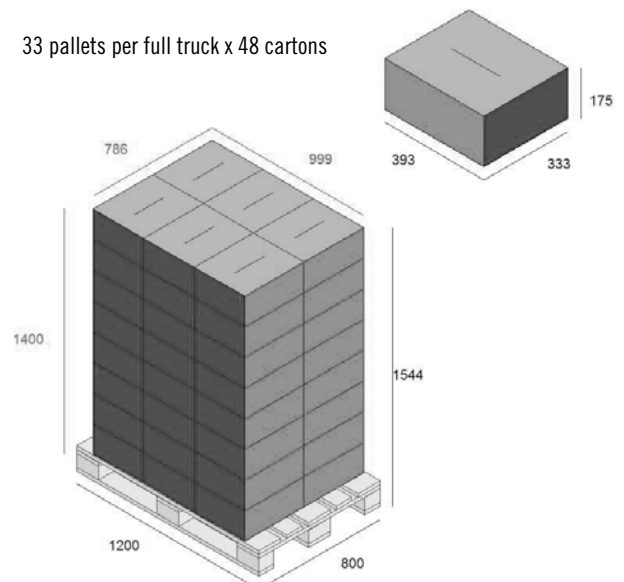

Article code: 577
VANILLA COOKIE CRUMBLE
 Total net weight / carton = 10kg
 EAN CODE CARTON: 5415130005774
 CARTON BOX: 393mm x 333mm x 175mm

BBD: 6 MONTHS STARTING FROM PRODUCTION DATE*

LOGISTICS BLOC PALLET

Number of layers: 7
 Number of cartons per layer: 9 cartons
 Total number of cartons: 63 cartons

40 ft container = 20 x 63 cartons
 20 ft container = 9 x 63 cartons

LOGISTICS EURO PALLET

Number of layers: 8
 Number of cartons per layer: 6 cartons
 Total number of cartons: 48 cartons

33 pallets per full truck x 48 cartons

POWDER & CRUMBLE POUCH

Article code: 591
SPECULOOS POWDER

Total net weight / pouch = 1kg
Total net weight / carton = 8 x 1kg

EAN CODE CARTON: 5415130005910
CARTON BOX: 385mm x 285mm x 185mm

Article code: 592
SPECULOOS CRUMBLE

Total net weight / pouch = 800g
Total net weight / carton = 8 x 800g

EAN CODE CARTON: 5415130005927
CARTON BOX: 385mm x 285mm x 185mm

BBD: 12 MONTHS STARTING FROM PRODUCTION DATE*