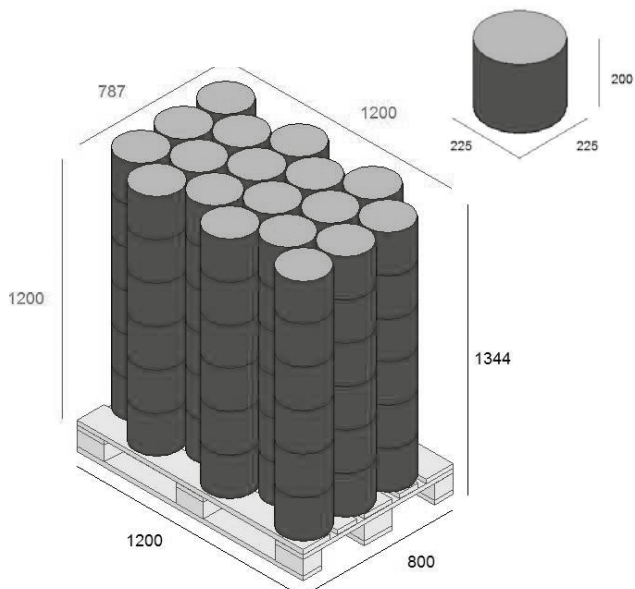

REF. 5KG BUCKET

BLOC FUMIGATED PALLET

CONTAINER TRANSPORT WORLDWIDE

Number of layers: 5

Number of packagings per layer: 23 buckets

Total number buckets: 115 buckets

Bloc fumigated pallet:

115 buckets x 5 kg per bucket = 575 kg

40 ft container = 20 x 115 buckets

20 ft container = 9 x 115 buckets

EURO PALLET

TRUCK TRANSPORT EUROPE

Number of layers: 6

Number of packagings per layer: 18 buckets

Total number of buckets: 108 buckets

Euro pallet:

108 buckets x 5 kg per bucket = 540 kg

33 Pallets per full truck