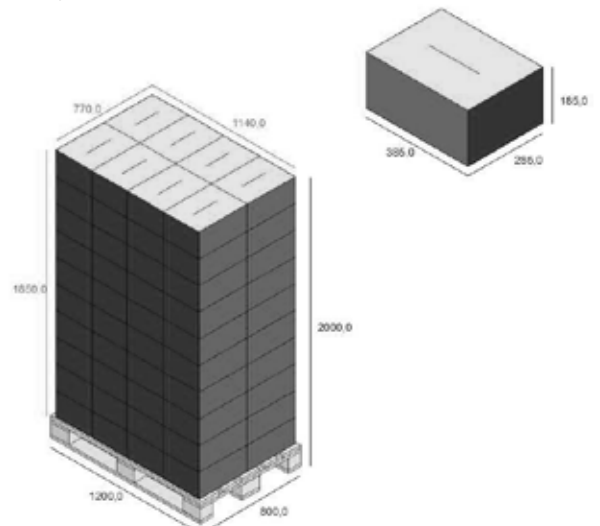

LOGISTICS EURO PALLET

Number of layers: 10
Number of cartons per layer: 8 cartons
Total number of cartons: 80 cartons

33 pallets per full truck x 80 cartons