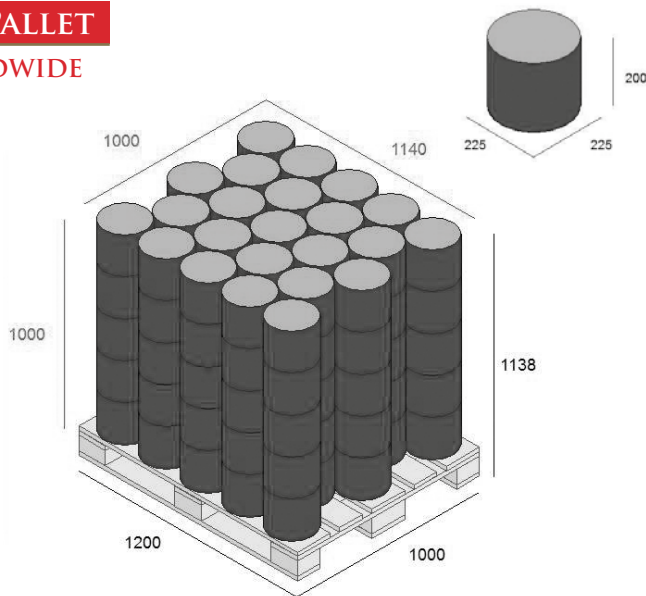

REF. 5KG BUCKET

BLOC FUMIGATED PALLET

CONTAINER TRANSPORT WORLDWIDE

Number of layers: 5

Number of packagings per layer: 23 buckets

Total number buckets: 115 buckets

Bloc fumigated pallet:

115 buckets x 5 kg per bucket = 575 kg

40 ft container = 20 x 115 buckets

20 ft container = 9 x 115 buckets

EURO PALLET

TRUCK TRANSPORT EUROPE

Number of layers: 6

Number of packagings per layer: 18 buckets

Total number of buckets: 108 buckets

Euro pallet:

108 buckets x 5 kg per bucket = 540 kg

33 Pallets per full truck