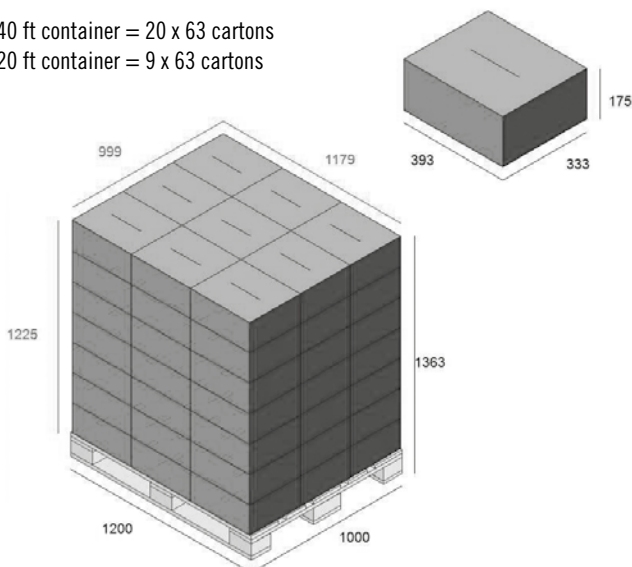

LOGISTICS BLOC PALLET

Number of layers: 7
Number of cartons per layer: 9 cartons
Total number of cartons: 63 cartons

40 ft container = 20 x 63 cartons
20 ft container = 9 x 63 cartons