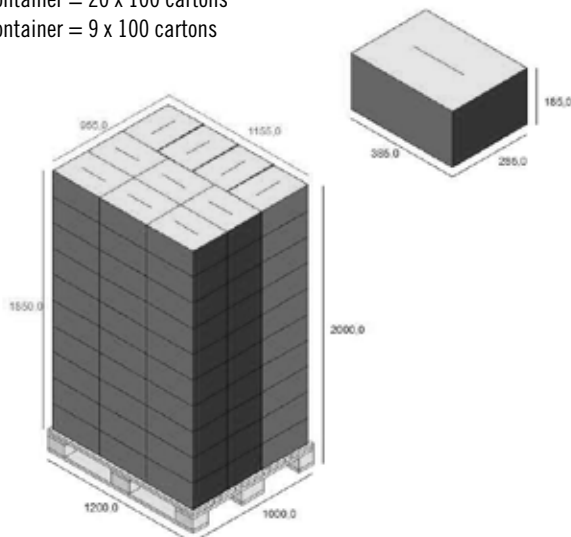

LOGISTICS BLOC PALLET

Number of layers: 10
Number of cartons per layer: 10 cartons
Total number of cartons: 100 cartons

40 ft container = 20 x 100 cartons
20 ft container = 9 x 100 cartons